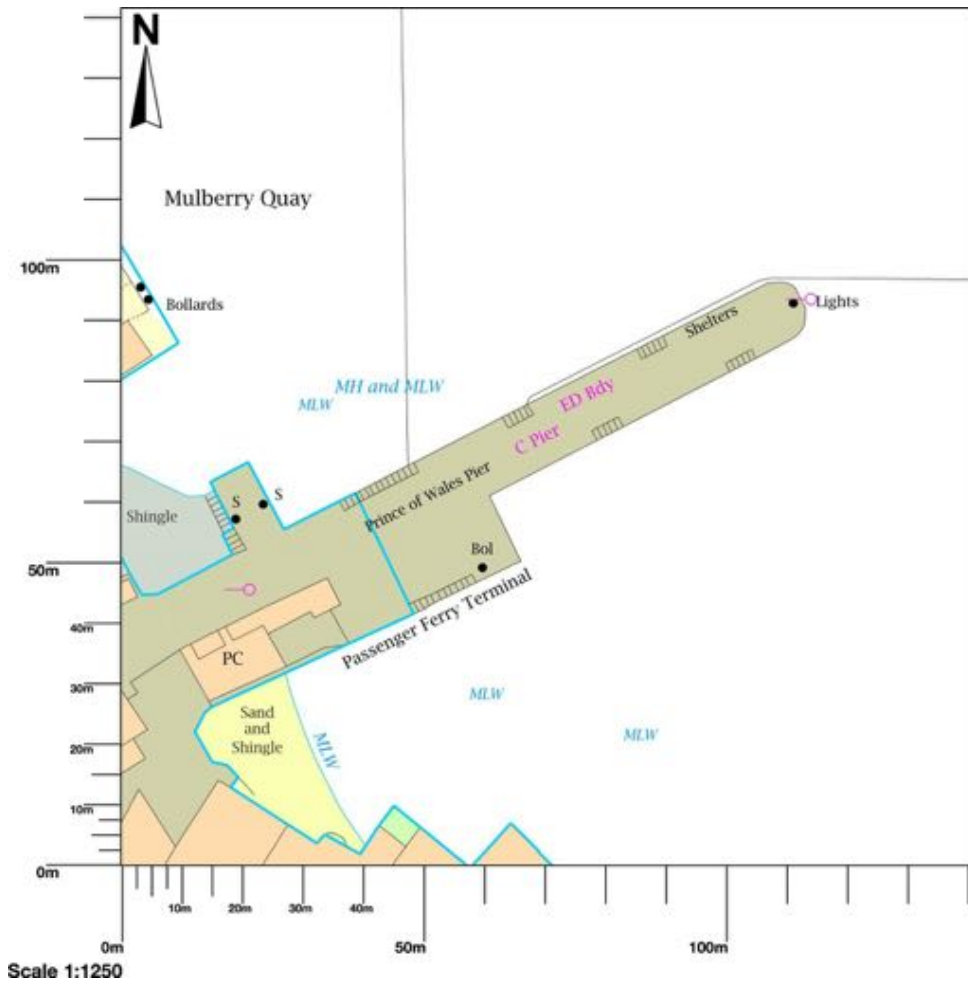

Falmouth

Map area bounded by: 180763,32957 180905,33099. Produced on 05 August 2020 from the OS National Geographic Database. Reproduction in whole or part is prohibited without the prior permission of Ordnance Survey. © Crown copyright 2020. Supplied by UKPlanningMaps.com a licensed OS partner (100054135). Unique plan reference: p2buk/490440/665091