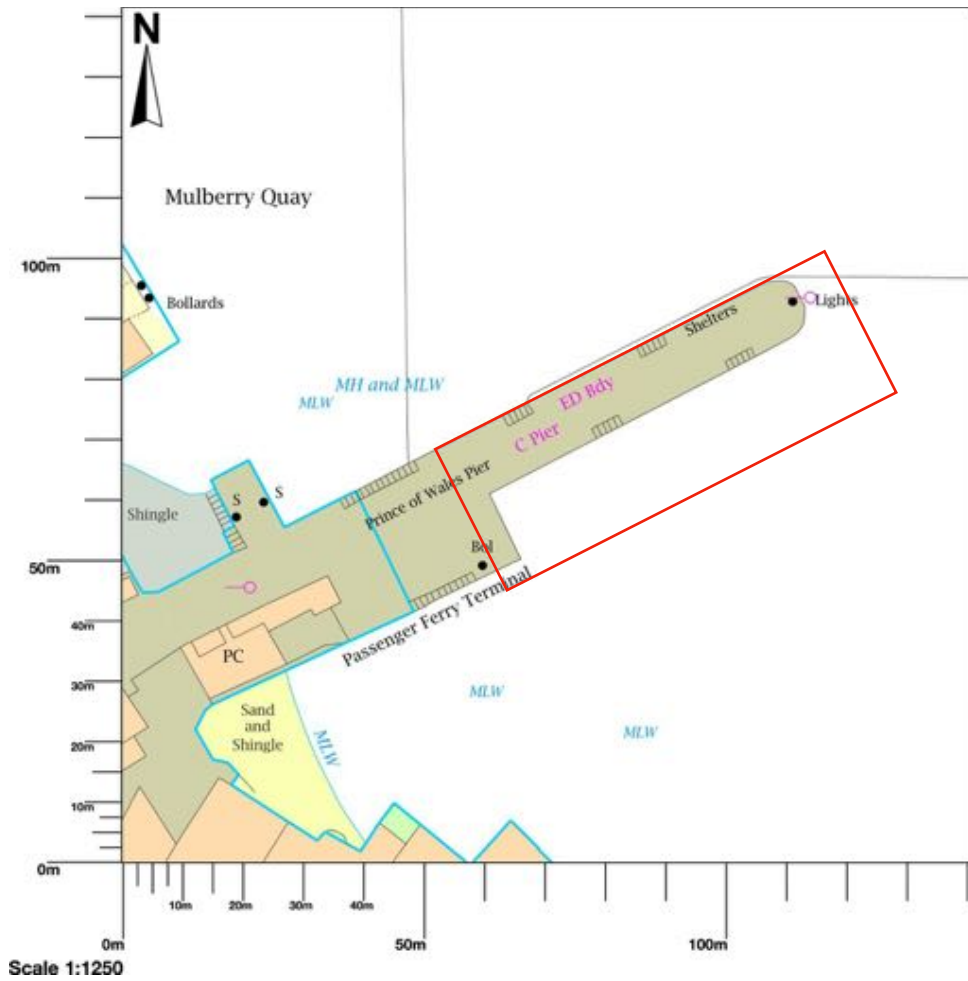

Falmouth

Map area bounded by: 180763,32957 180905,33099. Produced on 05 August 2020 from the OS National Geographic Database. Reproduction in whole or part is prohibited without the prior permission of Ordnance Survey. © Crown copyright 2020. Supplied by UKPlanningMaps.com a licensed OS partner (100054135). Unique plan reference: p2buk/490440/665091